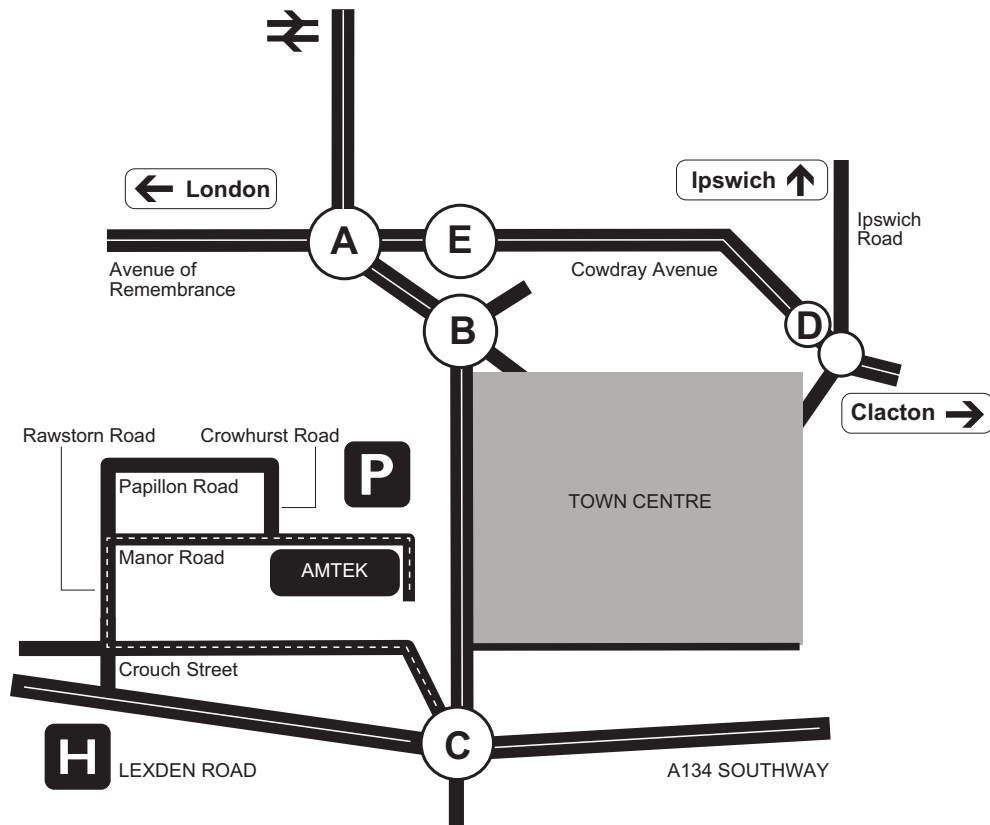

## From Midlands / East Anglia / Ipswich (A12)

From the **A12** follow the signs to **Colchester**. Take the **A1232 Ipswich Road** towards the town centre. At the mini-roundabout **(D)** take the exit to London A12, **Cowdray Avenue**, passing the fire station on your left. Go straight over at the next roundabout **(E)**. At the roundabout **(A)** take the 1st exit, at the next roundabout **(B)** take the 3rd exit. Go up the steep hill, with a footbridge over the road at the top. At the roundabout **(C)** take the 4th exit, doubling back on yourself and take the immediate left turn into **Crouch Street**. Turn right at the end of the road into **Rawstorn Road** (fruit and veg shop on opposite corner). First right into **Manor Road**. Go past the Buddhist Centre and at the end of the road turn right into the small car park. You will find us at number 51.

Overflow parking is available at St. Mary's car park, marked P on the map. The car park is accessed from the dual carriageway Balkerne Hill road, heading down the hill towards roundabout B. Exit from the car park is approx 75m walk from our door.

**Phone: 01206 563096**

Approx distance from A12: 2.5 miles