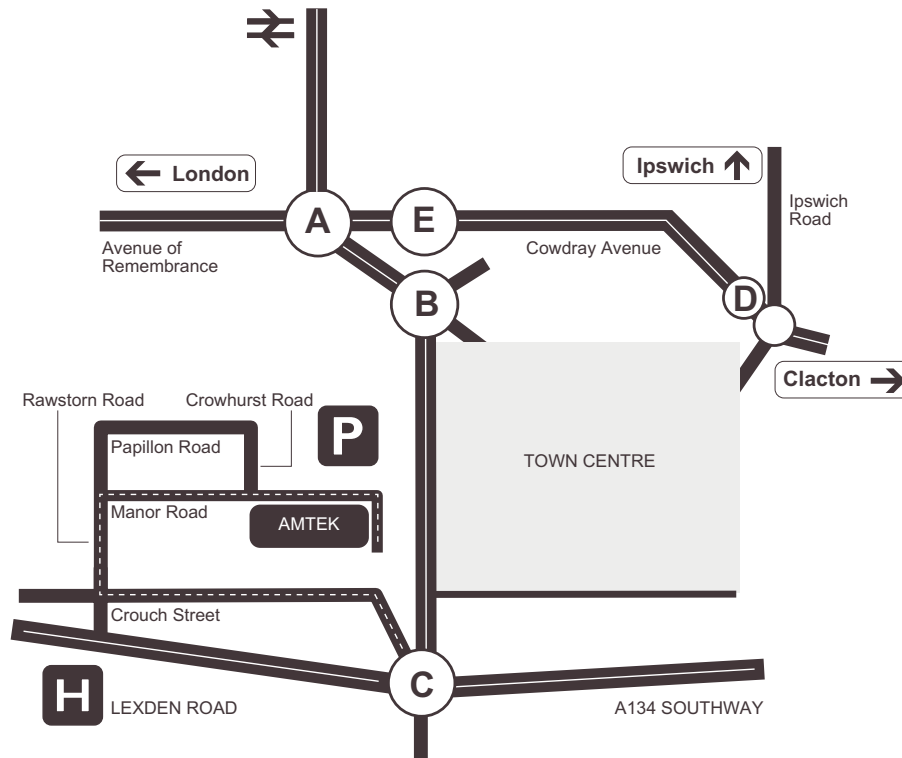

How to find **Amtek Learning Systems** From London (A12)

From the **A12** follow the signs to **Colchester North and Central**

At the roundabout from the slip road take the 2nd exit to the town centre (towards Clacton), onto **Cymbeline Way**. At the roundabout (**A**) take the 3rd exit, at the next roundabout (**B**) take the 3rd exit. Go up the steep hill, with a foot bridge over the road at the top. At the roundabout (**C**) take the 4th exit, doubling back on yourself and take the immediate left turn into **Crouch Street**, turn right at the end of the road into **Rawstorn Road** (fruit and veg shop on opposite corner). First right into **Manor Road**. Go past the Buddhist Centre and at the end of the road turn right into the small car park. You will find us at number 51.

Overflow parking is available at St. Mary's car park, marked P on the map. The car park is accessed from the dual carriageway Balkerne Hill road, heading down the hill towards roundabout B. Exit from the car park is approx 75m walk from our door.

Phone: 01206 563096

Approx distance from A12: 2 miles